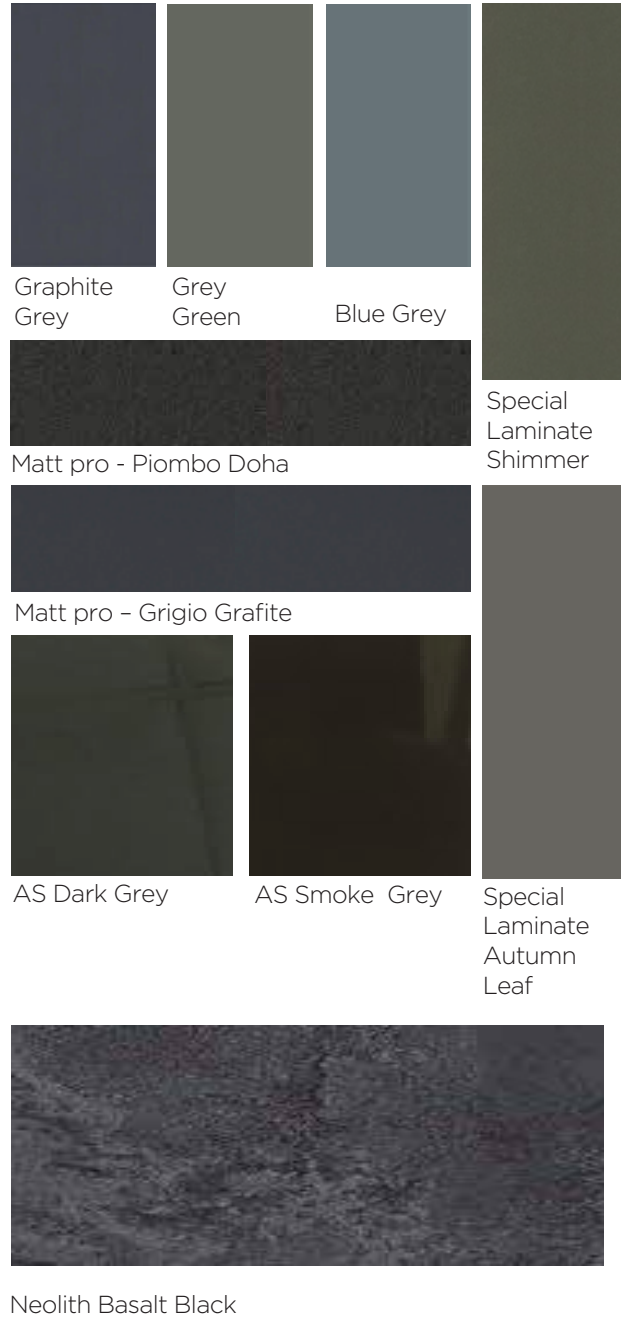

Bosch Oven

Sleek Henry Plus

Contemporary Intense Inspirations

Material Palette - Aesthetic

Door Colour Options

Carcass Colour Options

Backsplash Options & Countertop Options

Handle / Pull Options