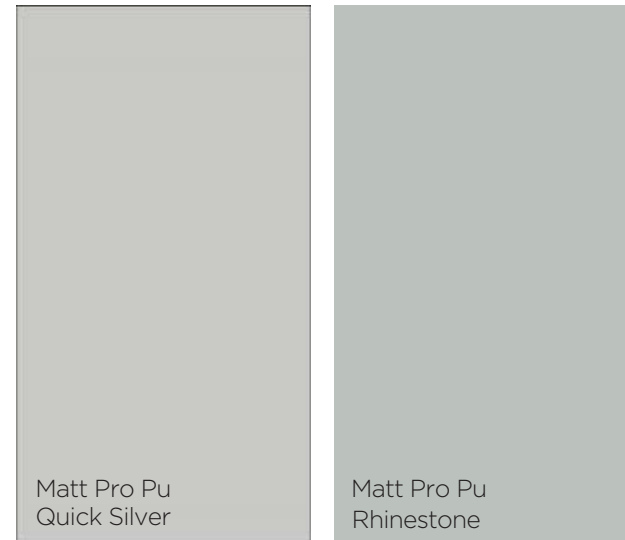

Siemens Oven

Eric Plus Oven

Minimalistic Matt Inspirations

Material Palette

Shutter Colour Combinations

Matt Pro Laminate

Sf Laminate & Spl Laminate

Carcass Colour Options

Countertop / Backsplash Options

Quartz - Tiziano

Quartz - Messina

Hex design tiles

Self Design Dado Tile

Flooring Options

Concrete Flooring

Wooden Flooring