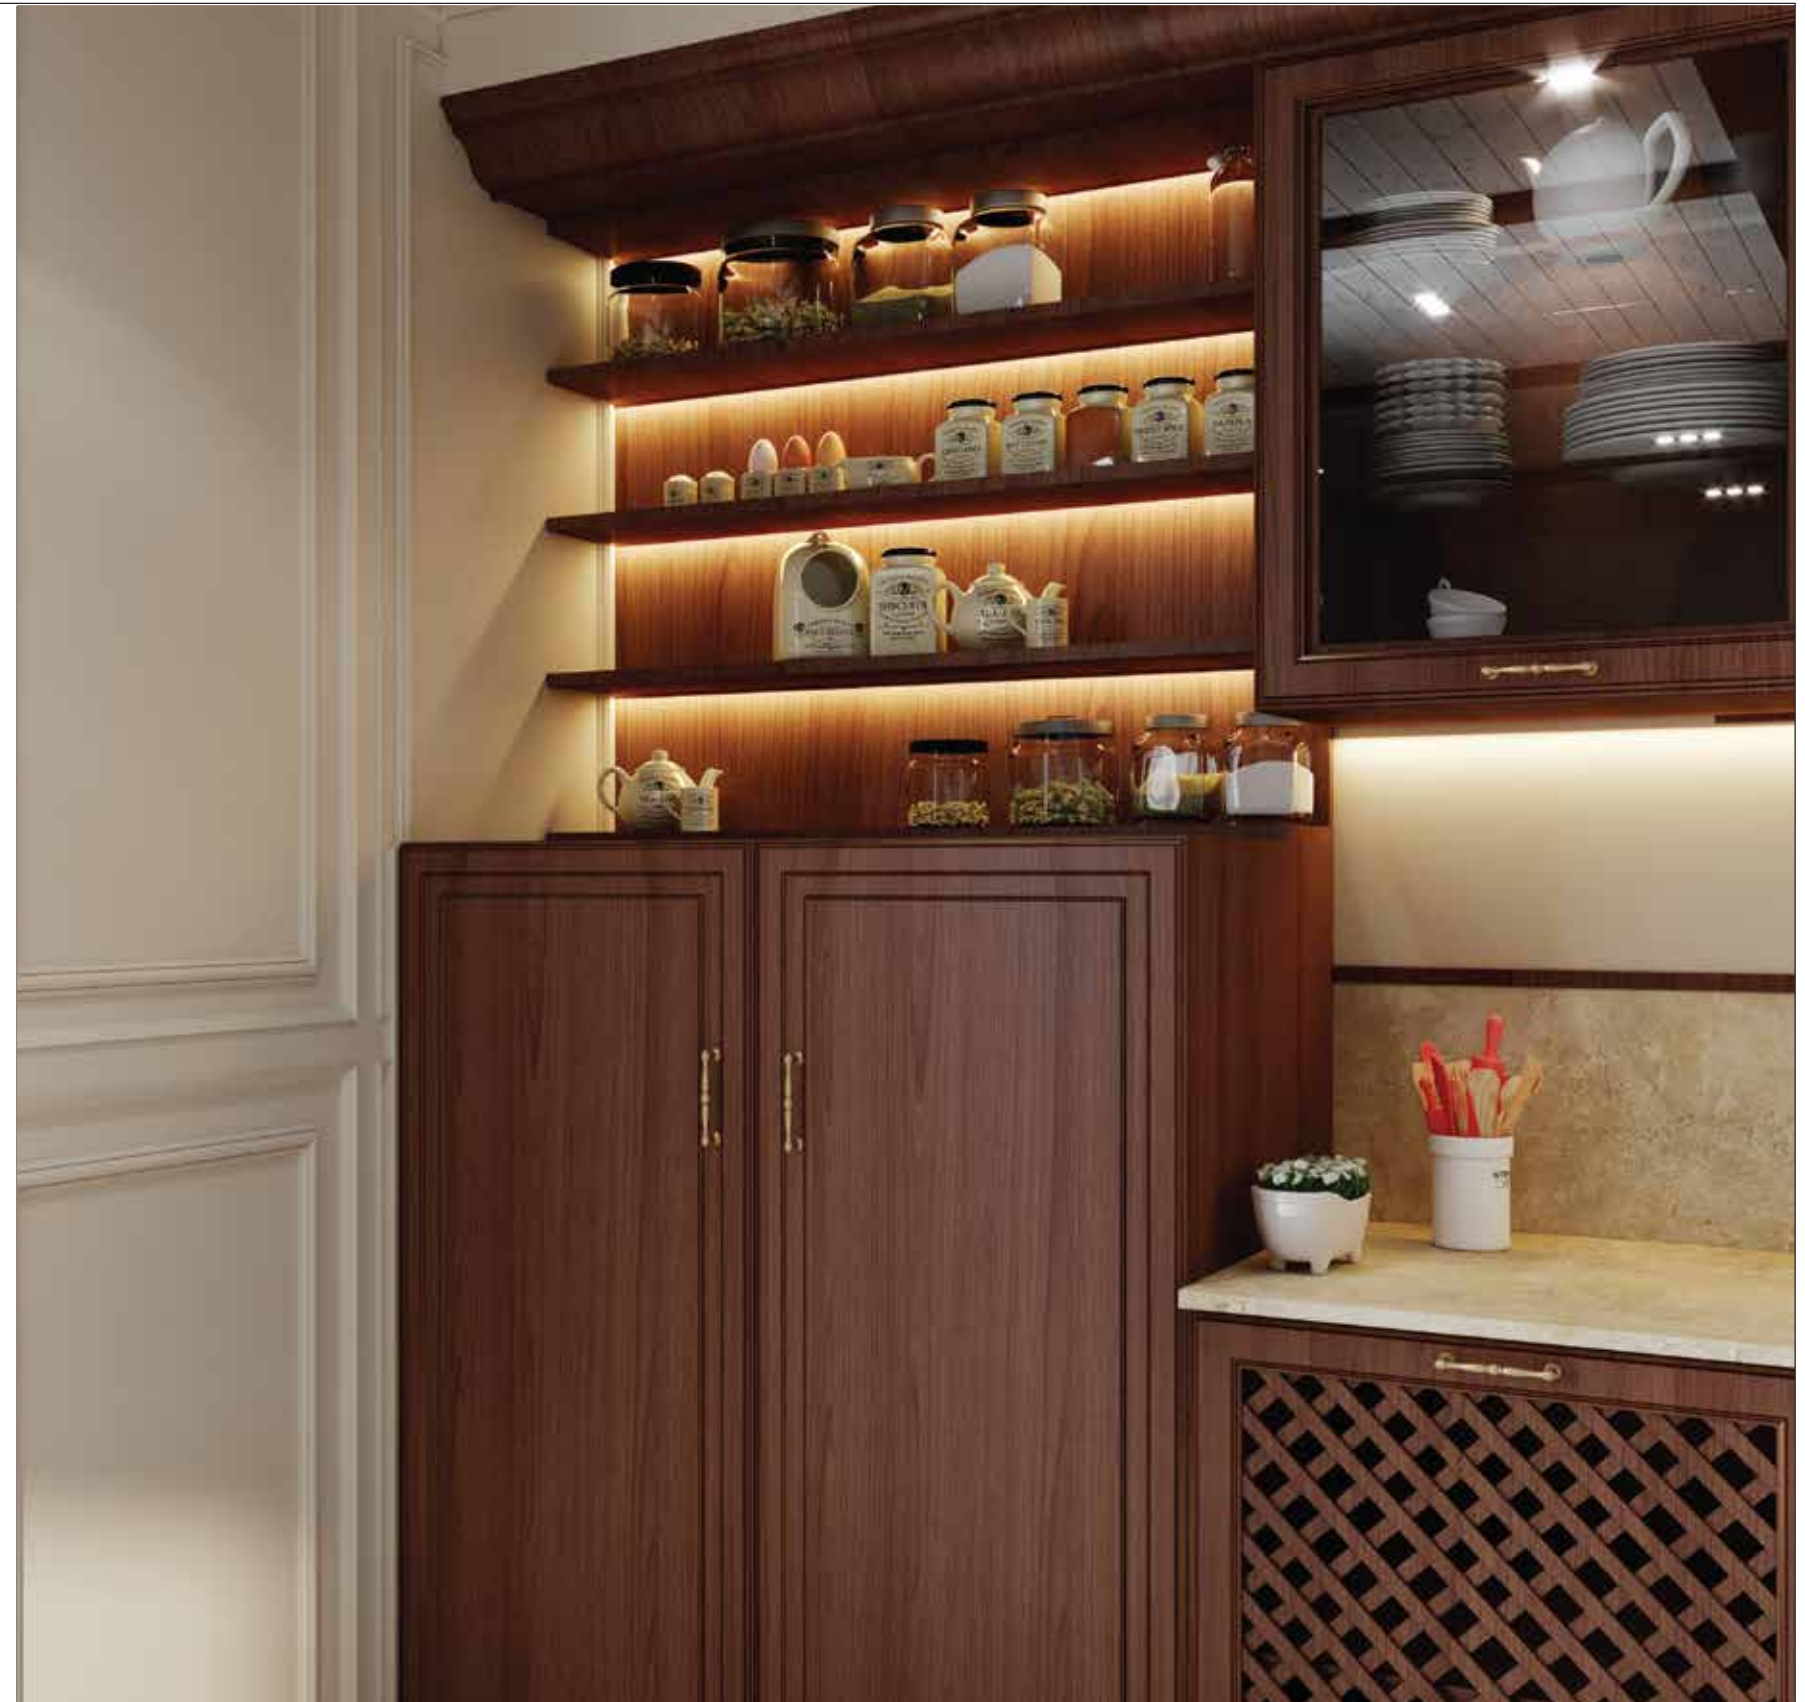

Royal Designer Series

Lighting

Surface light

Fur light recessed in Open Shelf

Countertop / Backsplash Options

Quartz - Stone

Bosch Free Standing Range

Classic Intense Inspirations