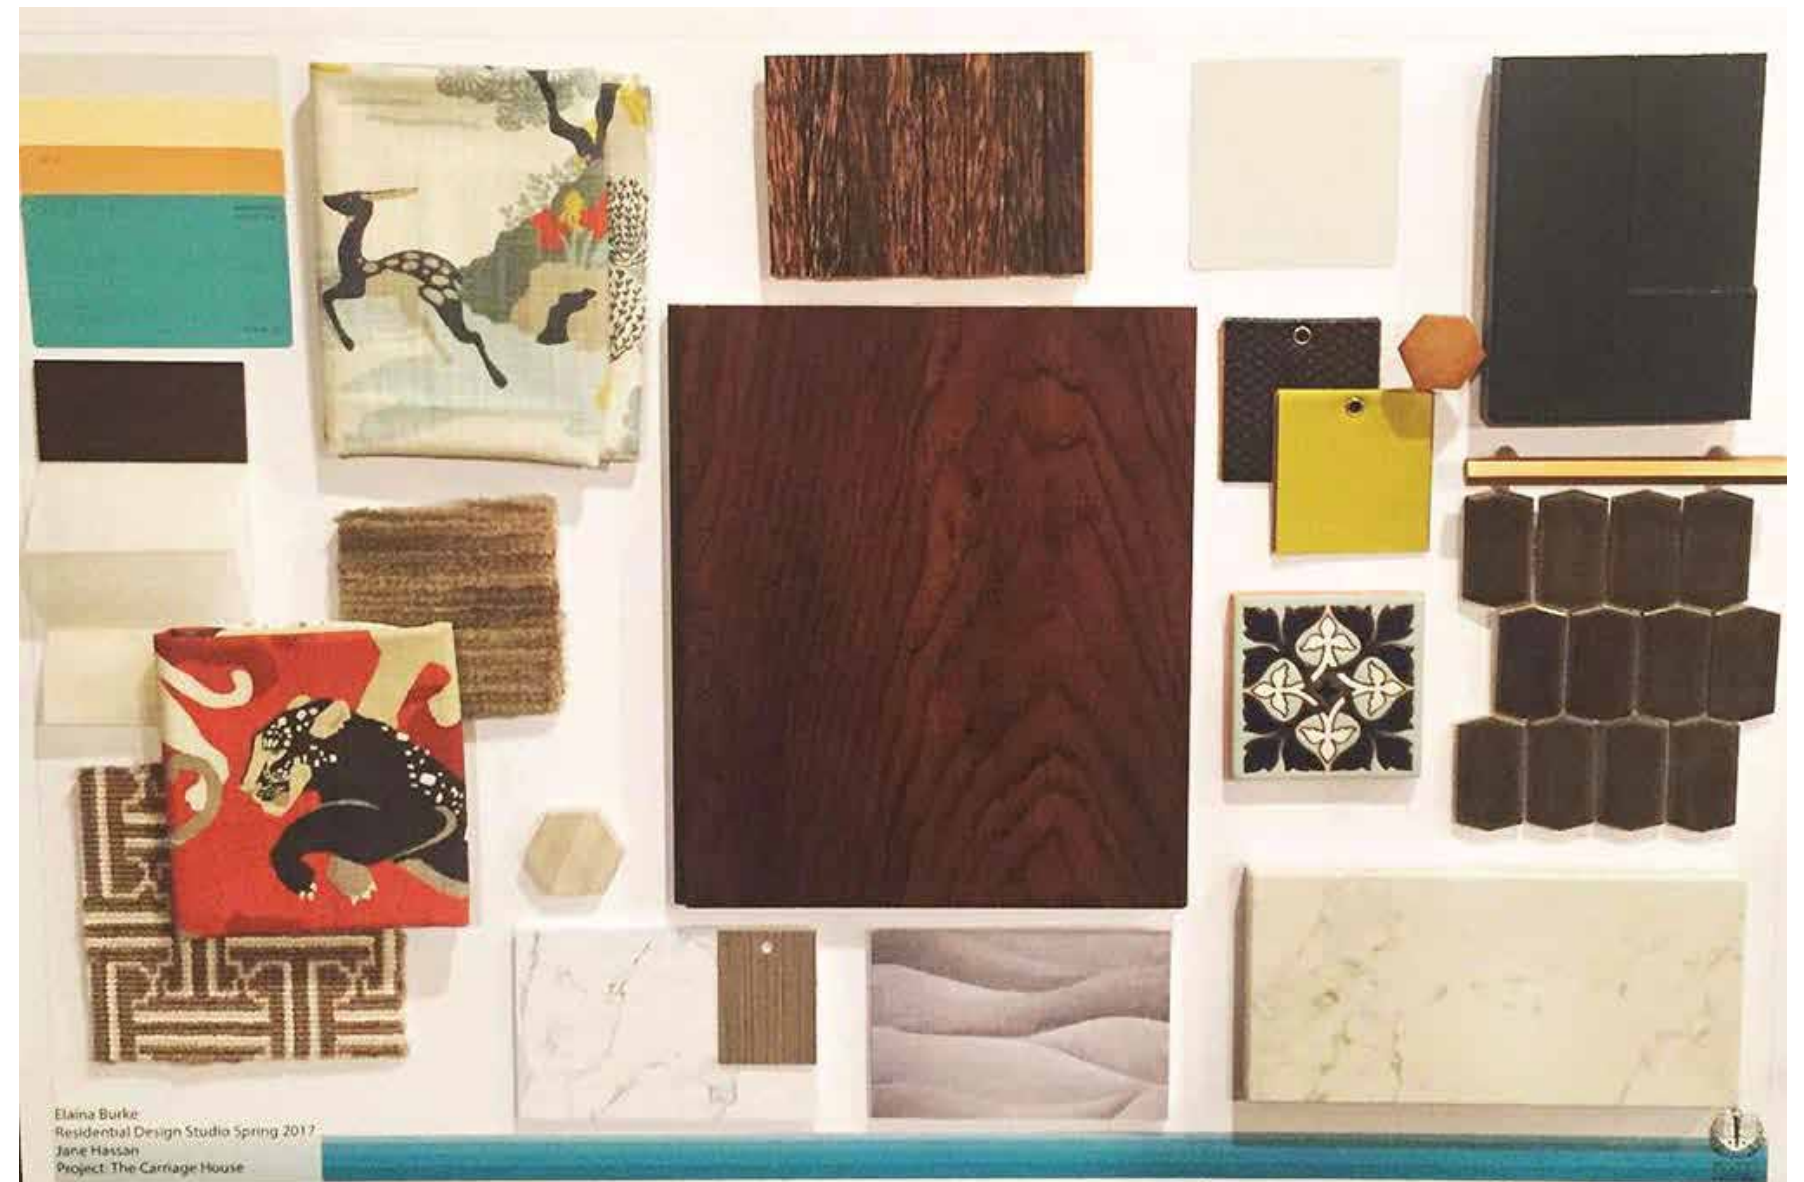

Classic

Intense Inspirations

Rich, dark shade wood with elegant backsplashes and tasteful lighting is what gives our Classic Intense Inspirations a signature look. Each element in this inspiration, whether handles or shutters, accessories or lights is built to elevate the look, of not just the kitchen, but your entire home.