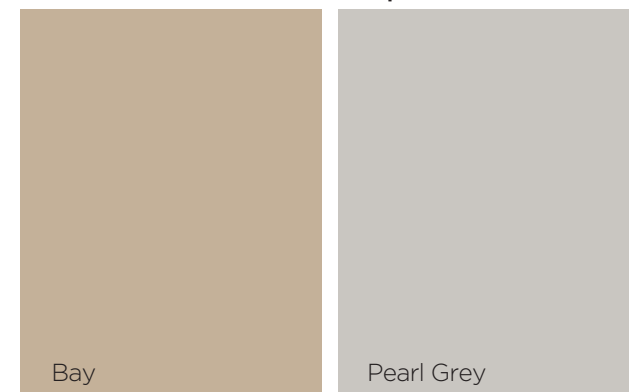

Siemens Oven

Eric Plus Oven

Minimalistic Matt Inspirations

Material Palette

Shutter Colour Combinations

Matt Pro Laminate

Sf Laminate & Spl Laminate

Carcass Colour Options

Countertop / Backsplash Options

Quartz - Tiziano

Quartz - Messina

Hex design tiles

Self Design Dado Tile

Flooring Options

Concrete Flooring

Wooden Flooring