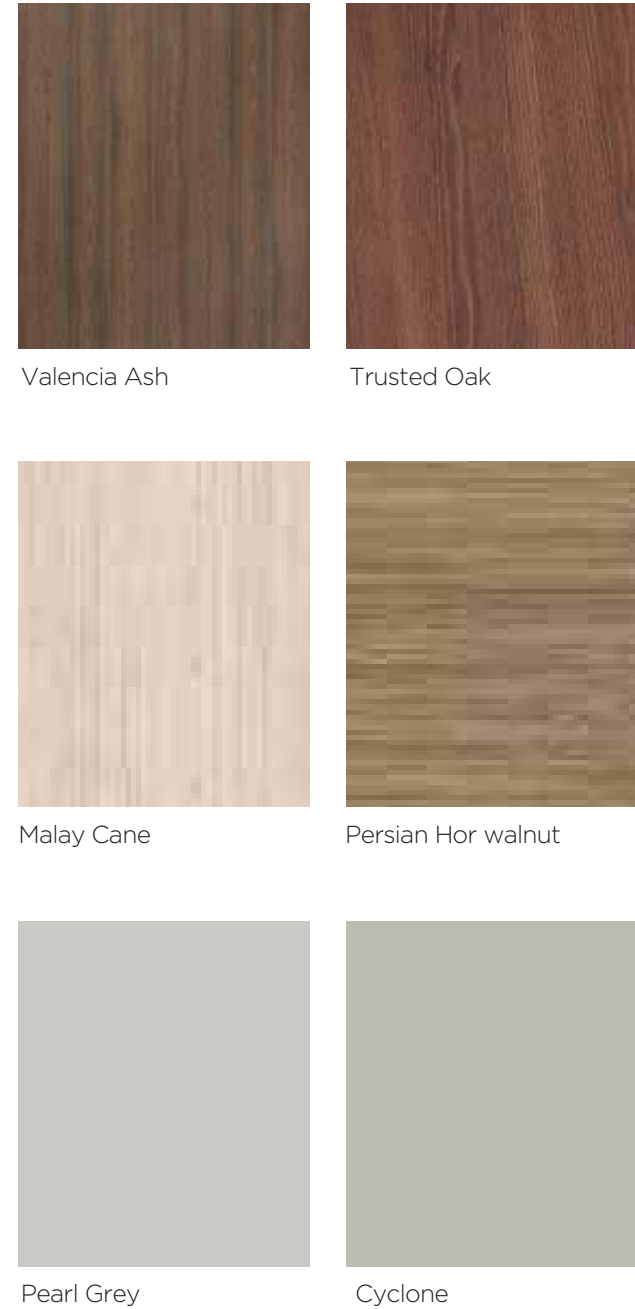

Bosch Oven

Sleek Henry Plus

Contemporary Intense Inspirations

Material Palette - Aesthetic

Door Colour Options

Carcass Colour Options

Backsplash Options & Countertop Options

Handle / Pull Options