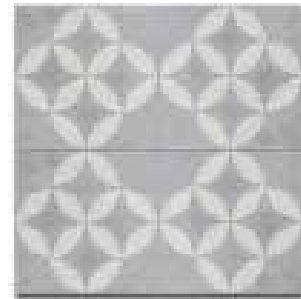

Flooring Options

Wooden

Vynl Flooring

Backsplash Option

Mosaic or Moroccon Dado Tiles

Countertop Options

Natural Stone - Dark Emprador

Quartz - Thames