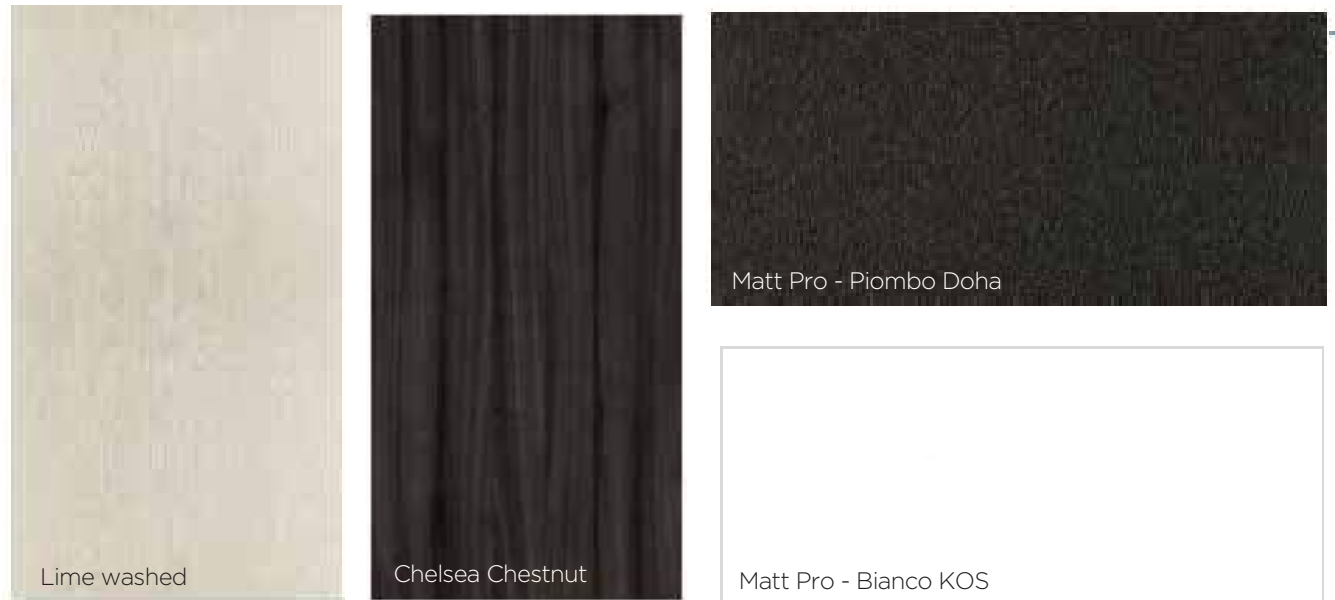

Bosch Oven

Bosch Microwave

Minimalistic Intense Inspirations

Material Palette

Shutter Colour Options: Special Laminates

Countertop/ Backsplash Options

Quantra-Quartz

Designer Wall tile