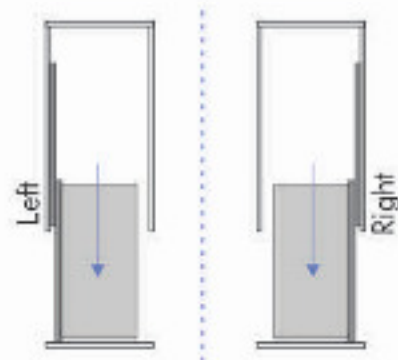

Suitable for

Telescopic Channel

Undera-mount runner (Recommended)

Flat Basket

□	W	D	H
450	380	500	250
500	430	500	250
600	530	500	250

ELNORA for Single Pullout (Soft Close)

Placed under or near the hob or stove, the Spice Pullout offers quick access to the most essential ingredients i.e. spices and other seasoning bottles, while cooking. It comes with three adjustable levels to accommodate bottles of different heights. ELNORA for single pullout is designed with compact laminate to provide great solid support to the glass-made jars from the bottom. With a convenient remove and install option, you can also clean the oil and masala stains on the surface with much ease.

Detergent Pullout

Bin Holder

Fitment Bin

Cleaning
Zone

ELNORA for Detergent Pullout (Soft Close)

Detergent Pullout is placed right under the sink, gives easy access to cleaning agents. Since this pullout mainly includes detergent and cleansing agents, the risk of getting contact with water is high. Keeping this in mind, ELNORA basket range for this specific unit has been designed with high grade of Stainless Steel (304) for rust free performance. Also, the compact laminate makes the basket chemical resistant. Tumble free: SS organizer clips to adjust and organize bottles of different sizes. One can easily remove the basket to wash and wipe it dry.

□	W	D	H
200	130 (4+4)	500	540
250	180 (4+6)	500	540
300	230 (4+8)	500	540

Elnora
Water Storage Solution

ELNORA for Fitment Bin

Optimum cleaning is what you can expect from this ELNORA for Fitment Bin. Integrated with built-in cylindrical bin, this basket offers convenient access when one needs to dispose waste. Once pulled out, the bin's lid stays inside while the bin comes out allowing easy disposal of waste. These bins let user to simply lift and remove the waste bucket whenever it needs cleaning and washing.