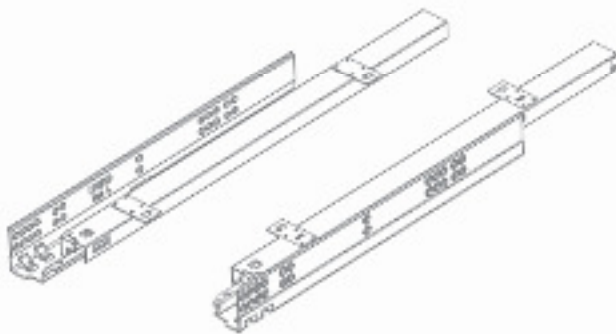

HICH1470

Undermount Runner Soft Close for Solid Bottom Basket

(500mm, 35Kg)

HLCH1669

Set Of Clips (front And Back) For Undermount Channel