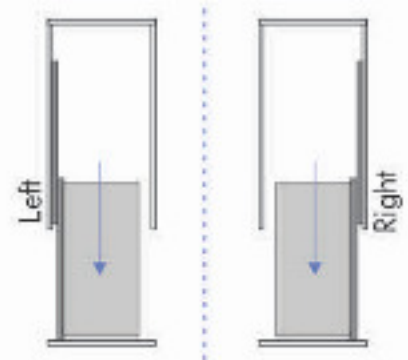

Suitable for Telescopic Channel

□	W	D	H
450	380	505	100
500	430	505	100
600	530	505	100

ELNORA for Flat Grain Basket

Great for storing heavy grain containers like Rice, Flour, Dals. Since the containers are heavy, you don't need to lift them up but simply open the drawer and remove the grains as per requirements. The flat bottom provides excellent support and stability to your heavy grain containers as well as it is easy to clean.

Suitable for

Telescopic Channel

Undera-mount runner (Recommended)

Flat Basket

□	W	D	H
450	380	500	250
500	430	500	250
600	530	500	250

ELNORA for Single Pullout (Soft Close)

Placed under or near the hob or stove, the Spice Pullout offers quick access to the most essential ingredients i.e. spices and other seasoning bottles, while cooking. It comes with three adjustable levels to accommodate bottles of different heights. ELNORA for single pullout is designed with compact laminate to provide great solid support to the glass-made jars from the bottom. With a convenient remove and install option, you can also clean the oil and masala stains on the surface with much ease.