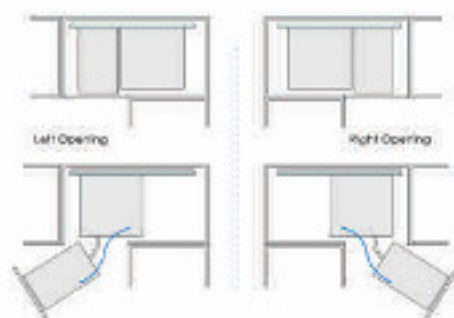

□	W	D	H
450	375	505	1650
450	375	505	1000

ELNORA for Premium Larder Unit

Functionality in the kitchen can't get more elegant and efficient with the concept of Premium Larder Unit. Positioned in the dry storage zone, the Premium Larder Unit is destined to provide optimum storage along with international style and standard. With the help of this new-age solution, you can simply pull the cabinet and have better access or glance on dry food items stored in, from right and the left side as well. ELNORA for Premium Larder Unit has been integrated with the Sleek's exclusive solid base for greater support system, thus providing better stability.

Dry
Storage
Zone

W	D	H
450	370	505
		1875

ELNORA for Magic Corner Left/Right

ELNORA for Magic corner makes the best use of blind corner in an efficient way. Smooth function, stability and rich aesthetics make this product perfect to store expensive and fragile utensils.

Operation

📏	W	D	H
1050	910	490	540

Dry
Storage
Zone

ELNORA for Premium Magic Corner

The Magic Corner is an ultimate option to make the best use of blind corners in the kitchen. Access the unaccessible corner with ease and comfort. ELNORA for Premium magic corner offers the best solution with its detachable baskets. Solid bottom enhances the functionality value and provides strong support to your utensils.

Operation

Left or right is same one

☐	W	D	H
1050	700	430	535

Elнора
kitchen storage solution

ELNORA for Corner Carrousel

ELNORA for Corner Carrousel is capable to utilize the corner areas to the maximum. Corner Carrousel is a simple way to utilize kitchen corners and store less frequently used utensils and small appliances. It comes with Solid bottom, thus providing a safe and secure platform to store all the mentioned utensils.