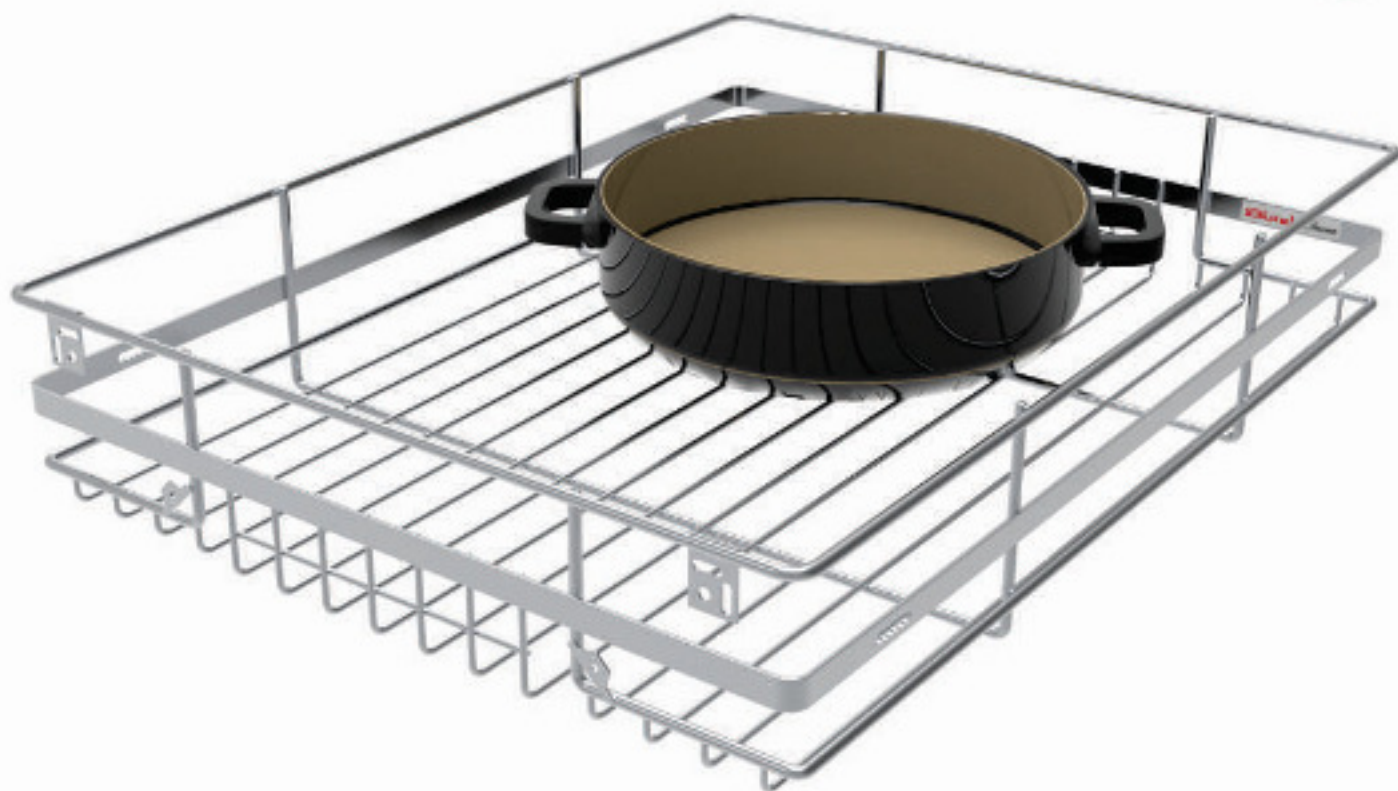

Operation

	W	D
1050	950	515

Elnora
kitchen storage solutions

ELNORA Flat Basket for Small and Big Drawers

Ideal for storing all your crockery items, the ELNORA flat basket has been designed with solid bottom, thereby enhancing the functionality value and providing strong support to the items stored in it. A multipurpose section that offers excellent storage for all your plates, bowls, serving bowls, etc. Lesser depth flat basket is ideal to install below hob to leave space for gas connection.

Suitable for

Telescopic Channel

Undermount runner (Soft Close)

Wire Basket

□	W	D	H
450	380	505	200
500	430	505	200
600	530	505	200

Elnora
Smart Storage Solutions

COOKING ZONE

Store all your daily used kitchen utensils often used while cooking in this zone. Cooking zone is the area which requires all the necessary ingredients for cooking available within arm's reach. This zone includes grain baskets and other food sections like a pullout that encloses spice bottles, oil jars to ensure quick access while cooking. One of the most important thing which comes under this zone is the refrigerator or freezer used to store perishable items. Microwave and oven also falls in this zone. This area is dedicated to store items required for food preparation - small appliances, processors and cutlery.

Plain Basket

Single Pullout

Perforated Cutlery

Grain Basket

ELNORA for Plain Basket

The ELNORA range for Plain basket comes with wire bend bottom, thus giving easy and sturdy storage for the utensils. You can choose from 3 different heights of basket, depending on the height of the utensils you are planning to store.

Cooking
Zone

Suitable for

Available Heights

□	W	D	H
450	380	505	100
	380	505	150
	380	505	200
	380	405	100
	380	405	200
500	430	505	100
	430	505	150
	430	505	200
	430	405	100
	430	405	200
600	530	505	100
	530	505	150
	530	505	200
	530	405	100
	530	405	200