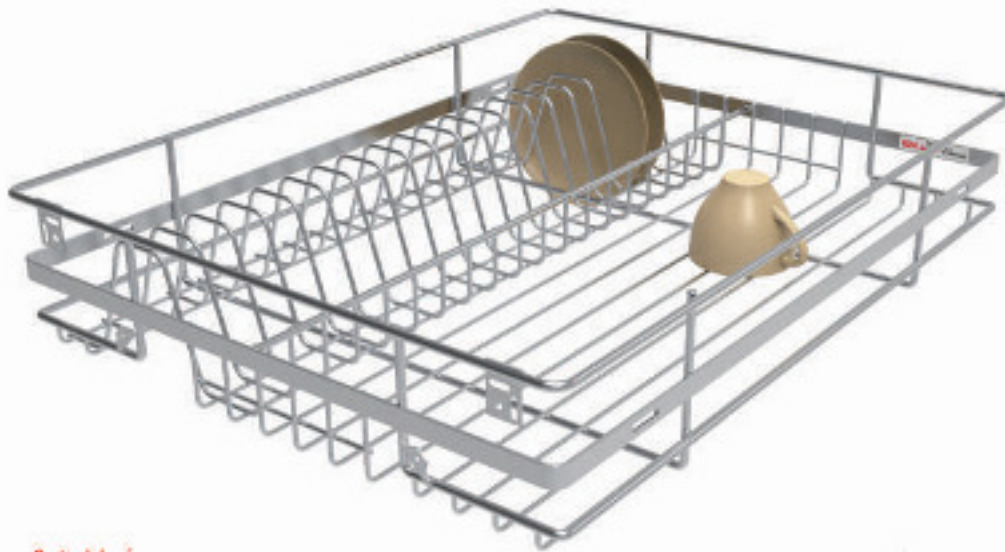

Operation

Left or right is same one

	Dia	H
900 x 900	750	650

Dry
Storage
Zone

ELNORA for Twin Corner

With an aim to give a marvelous transformation to your blind corner, Sleek has designed ELNORA for twin corner, that has two ergonomically designed curved shelves which can be used to store utensils and small to mid size cooking pots and pans. The basket copes effortlessly even with a heavy load as the solid base can hold a good amount of load.

Operation

	W	D
1050	950	515

Elnora
kitchen storage solutions

ELNORA Flat Basket for Small and Big Drawers

Ideal for storing all your crockery items, the ELNORA flat basket has been designed with solid bottom, thereby enhancing the functionality value and providing strong support to the items stored in it. A multipurpose section that offers excellent storage for all your plates, bowls, serving bowls, etc. Lesser depth flat basket is ideal to install below hob to leave space for gas connection.

Suitable for

Available Heights

□	W	D	H
450	380	500	100
	380	500	150
	380	500	200
500	430	500	100
	430	500	150
	430	500	200
600	530	500	100
	530	500	150
	530	500	200
	530	450	100

Note: Undermount runner available only in 500mm basket

ELNORA for Cup & Saucer Basket

This basket is the most used thing after tea making as it is the best place to keep all your brittle cups and saucers safely and conveniently.

Dry
Storage
Zone

Suitable for