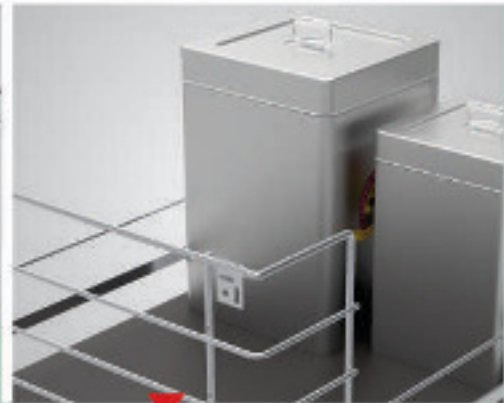

Suitable for

Telescopic Channel

Undermount runner (Soft Close)

Wire Basket

□	W	D	H
450	380	505	200
500	430	505	200
600	530	505	200

Elnora
Smart Storage Solutions

COOKING ZONE

Store all your daily used kitchen utensils often used while cooking in this zone. Cooking zone is the area which requires all the necessary ingredients for cooking available within arm's reach. This zone includes grain baskets and other food sections like a pullout that encloses spice bottles, oil jars to ensure quick access while cooking. One of the most important thing which comes under this zone is the refrigerator or freezer used to store perishable items. Microwave and oven also falls in this zone. This area is dedicated to store items required for food preparation - small appliances, processors and cutlery.

Plain Basket

Single Pullout

Perforated Cutlery

Grain Basket

ELNORA for Plain Basket

The ELNORA range for Plain basket comes with wire bend bottom, thus giving easy and sturdy storage for the utensils. You can choose from 3 different heights of basket, depending on the height of the utensils you are planning to store.