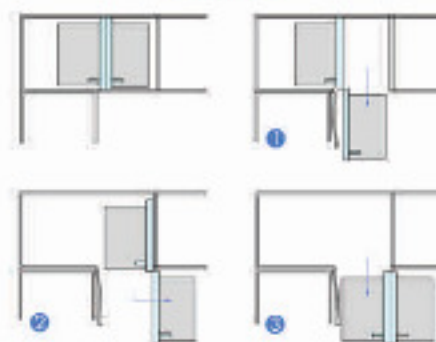

Dry
Storage
Zone

W	D	H
450	370	505
		1875

ELNORA for Magic Corner Left/Right

ELNORA for Magic corner makes the best use of blind corner in an efficient way. Smooth function, stability and rich aesthetics make this product perfect to store expensive and fragile utensils.

Operation

📏	W	D	H
1050	910	490	540

Dry
Storage
Zone

ELNORA for Premium Magic Corner

The Magic Corner is an ultimate option to make the best use of blind corners in the kitchen. Access the unaccessible corner with ease and comfort. ELNORA for Premium magic corner offers the best solution with its detachable baskets. Solid bottom enhances the functionality value and provides strong support to your utensils.

Operation

Left or right is same one

☐	W	D	H
1050	700	430	535

Elнора
kitchen storage solution

ELNORA for Corner Carrousel

ELNORA for Corner Carrousel is capable to utilize the corner areas to the maximum. Corner Carrousel is a simple way to utilize kitchen corners and store less frequently used utensils and small appliances. It comes with Solid bottom, thus providing a safe and secure platform to store all the mentioned utensils.

Operation

Left or right is same one

	Dia	H
900 x 900	750	650

Dry
Storage
Zone

ELNORA for Twin Corner

With an aim to give a marvelous transformation to your blind corner, Sleek has designed ELNORA for twin corner, that has two ergonomically designed curved shelves which can be used to store utensils and small to mid size cooking pots and pans. The basket copes effortlessly even with a heavy load as the solid base can hold a good amount of load.