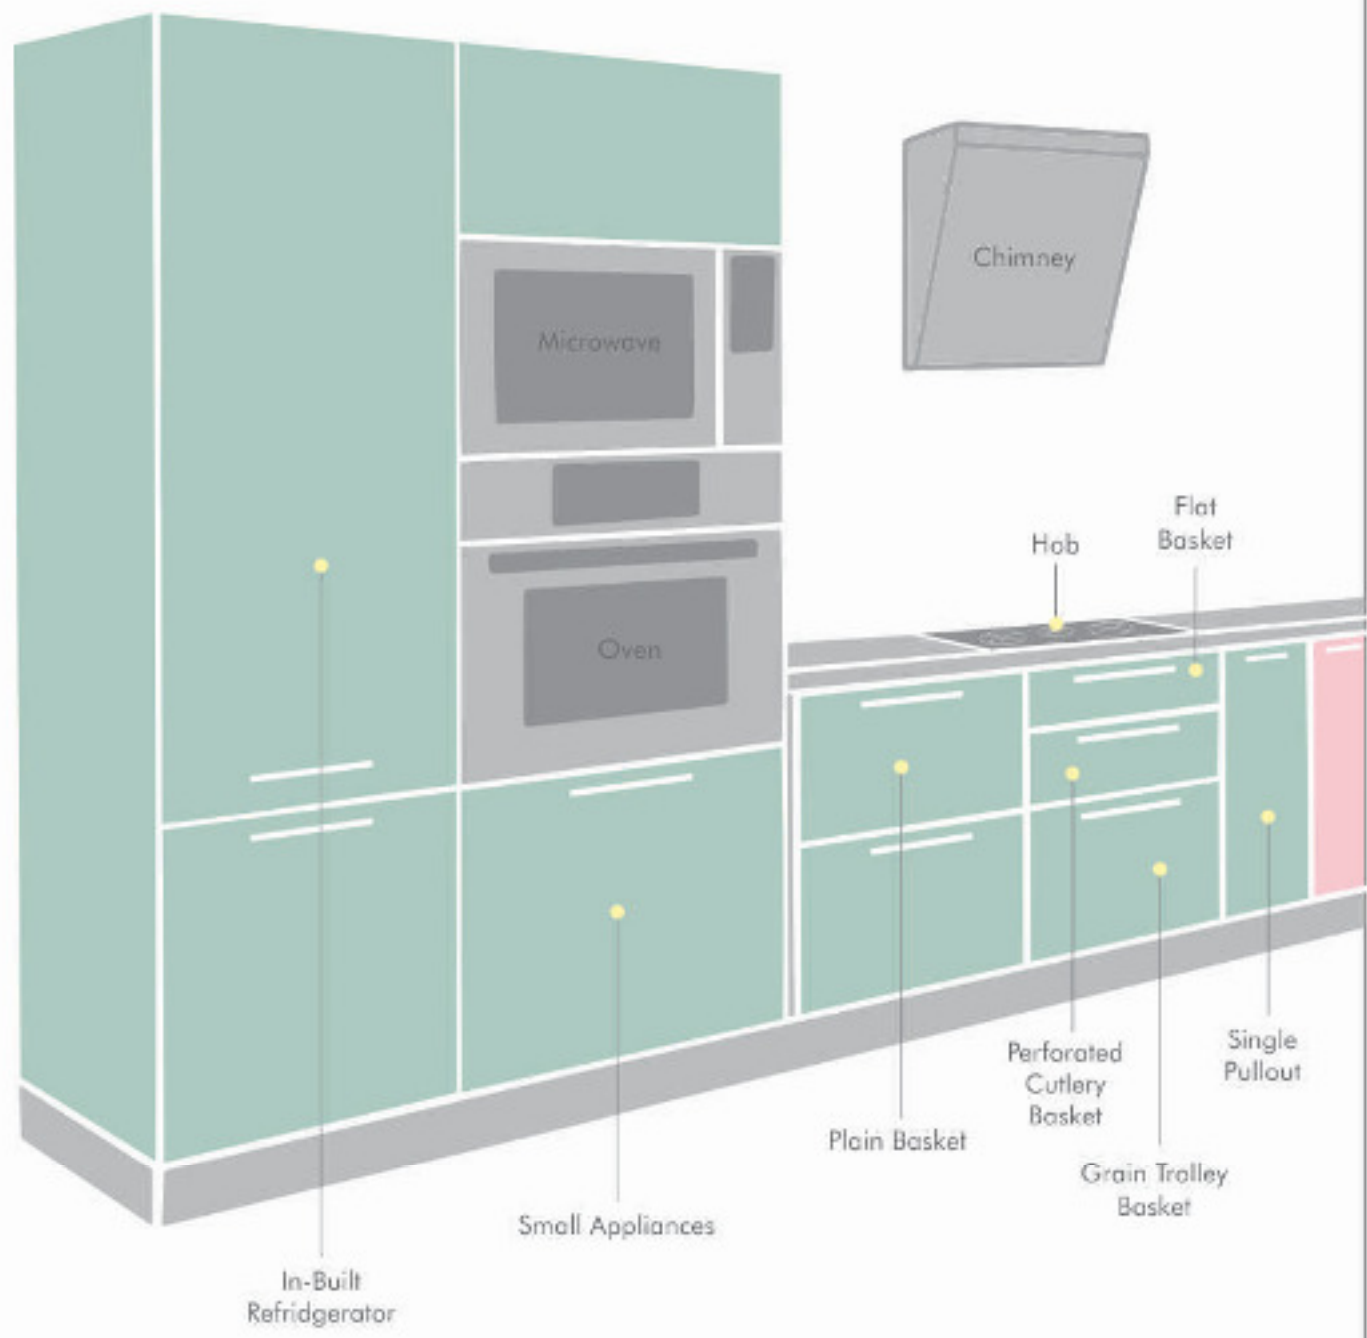

The assurance of 10-year warranty gives our consumer added peace of mind in terms of quality and performance.

Need Specific Design

ELNORA range has been designed by keeping the Indian kitchen storage needs in mind. The range comes in three styles i.e. Solid Bottom, Perforated and Wire bends. So, whether it's crockery items, spice jars, cutlery items or serving plates and bowls, everything has its own place.

Unique Design

One thing that makes the range a cut above the rest is that it comes with the most premium design not available in the market but exclusively with Sleek.

Any kitchen can be divided into 3 major zones. Each zone has a very specific functional and ergonomics requirement in terms of what has to deliver. With ELNORA, we have designed unique solutions for each of the zones.

Dry Storage Zone

For Consumable and non consumable storage

Cooking Zone

For Cooking and Preparation

Wet Zone

For Cleaning

DRY STORAGE ZONE

Dry zone is used to store all food items which are consumables and non chilled stuffs. Food stuffs such as Bread, Cereals, Ready to eat products, sugar, cold drinks, fruits syrups, vegetables, tinned goods, etc. are normally kept within this zone. Serving utensils and crockery can also be stored in this zone just next to the sink, so it can be easily cleaned and stored back in their dedicated space.

Operation

Left or right is same one

☐	W	D	H
1050	700	430	535

Elнора
kitchen storage solution

ELNORA for Corner Carrousel

ELNORA for Corner Carrousel is capable to utilize the corner areas to the maximum. Corner Carrousel is a simple way to utilize kitchen corners and store less frequently used utensils and small appliances. It comes with Solid bottom, thus providing a safe and secure platform to store all the mentioned utensils.