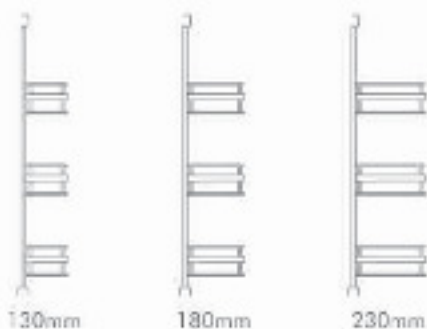

Suitable for Telescopic Channel

□	W	D	H
450	380	505	100
500	430	505	100
600	530	505	100

ELNORA for Flat Grain Basket

Great for storing heavy grain containers like Rice, Flour, Dals. Since the containers are heavy, you don't need to lift them up but simply open the drawer and remove the grains as per requirements. The flat bottom provides excellent support and stability to your heavy grain containers as well as it is easy to clean.

Suitable for

Telescopic Channel

Undera-mount runner (Recommended)

Flat Basket

□	W	D	H
450	380	500	250
500	430	500	250
600	530	500	250

ELNORA for Single Pullout (Soft Close)

Placed under or near the hob or stove, the Spice Pullout offers quick access to the most essential ingredients i.e. spices and other seasoning bottles, while cooking. It comes with three adjustable levels to accommodate bottles of different heights. ELNORA for single pullout is designed with compact laminate to provide great solid support to the glass-made jars from the bottom. With a convenient remove and install option, you can also clean the oil and masala stains on the surface with much ease.