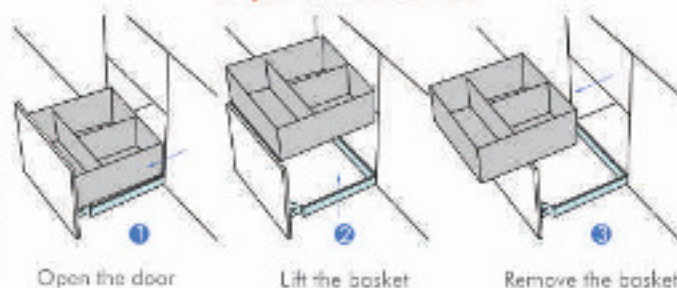

Larder Unit

Premium Tall Unit

Twin Corner

Corner Carrousel

Flat Basket

Cup & Saucer Basket

Premium Magic Corner

Allium Basket

Thali/Plate Basket

Magic Corner

Dry
Storage
Zone

ELNORA for Allium Basket

These drawers offer you a perfect space to store all your non refrigerated, perishable food items like Onions to Potatoes and Garlic... an excellent way to keep your kitchen neat and organized. The exclusive perforated pattern is designed to provide uniform airflow to the vegetables stored in, thereby keeping the vegetables fresh for longer period of time. This basket has been designed with easy to remove and install mechanism for regular cleaning purpose.

Easy to Remove Basket

Suitable for

Telescopic Channel

Undermount runner (Recommended)

	W	D	H
450	383	515	160
600	533	515	160

Elnora
PERFECT ORGANIZATION

ELNORA for Delux Larder Units (Full / Half)

Smart vertical storage space where you can get convenient and handy access to food stuffs. Just pull the cabinets and pick up things you want. ELNORA for Deluxe Larder comes with solid base allowing you to store food items as per your needs, thereby maximizing the stability and use of the available space.

□	W	D	H
450	375	505	1650
450	375	505	1000

ELNORA for Premium Larder Unit

Functionality in the kitchen can't get more elegant and efficient with the concept of Premium Larder Unit. Positioned in the dry storage zone, the Premium Larder Unit is destined to provide optimum storage along with international style and standard. With the help of this new-age solution, you can simply pull the cabinet and have better access or glance on dry food items stored in, from right and the left side as well. ELNORA for Premium Larder Unit has been integrated with the Sleek's exclusive solid base for greater support system, thus providing better stability.