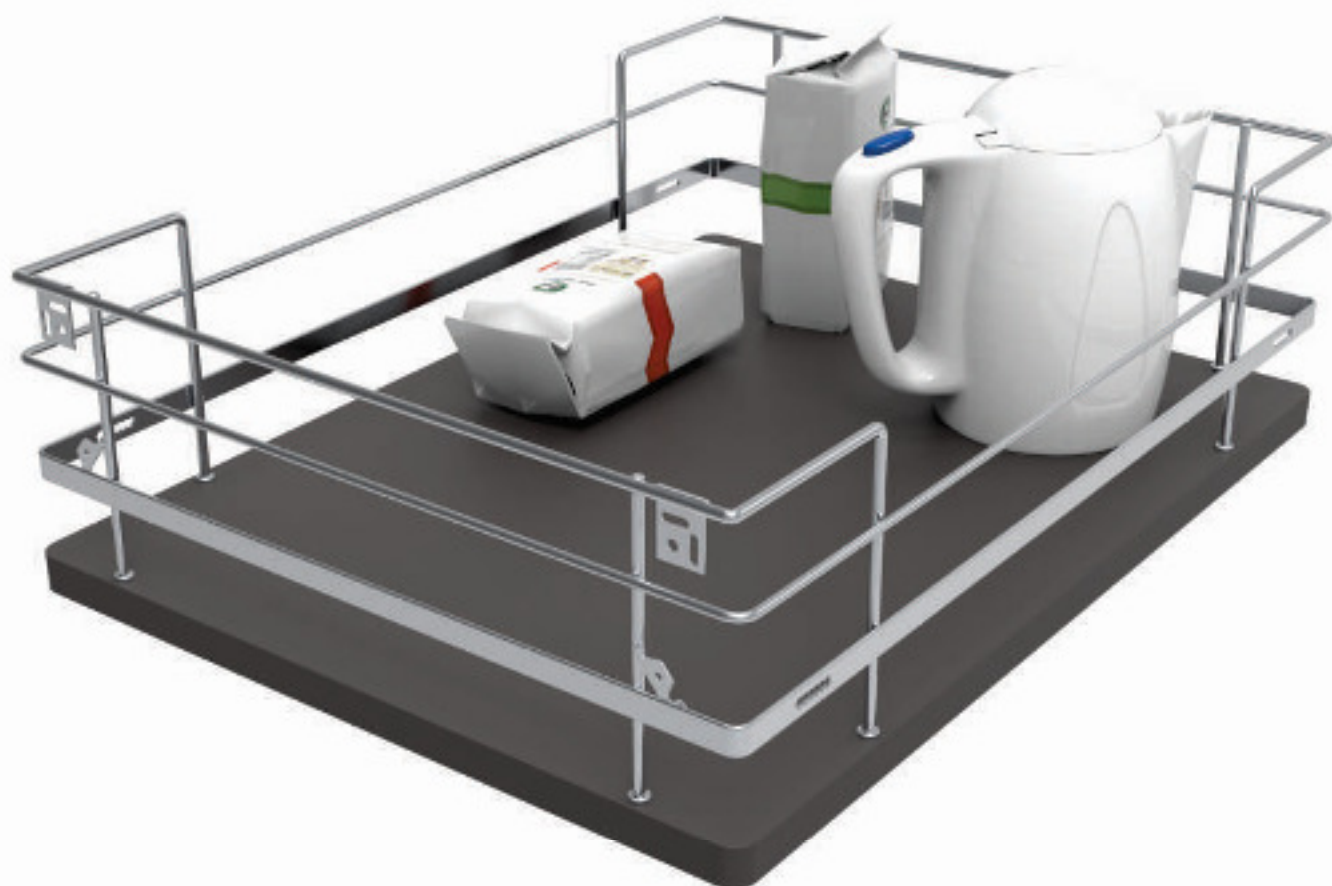

Operation

Left or right is same one

☐	W	D	H
1050	700	430	535

Elнора
kitchen storage solution

ELNORA for Corner Carrousel

ELNORA for Corner Carrousel is capable to utilize the corner areas to the maximum. Corner Carrousel is a simple way to utilize kitchen corners and store less frequently used utensils and small appliances. It comes with Solid bottom, thus providing a safe and secure platform to store all the mentioned utensils.

Operation

Left or right is same one

	Dia	H
900 x 900	750	650

Dry
Storage
Zone

ELNORA for Twin Corner

With an aim to give a marvelous transformation to your blind corner, Sleek has designed ELNORA for twin corner, that has two ergonomically designed curved shelves which can be used to store utensils and small to mid size cooking pots and pans. The basket copes effortlessly even with a heavy load as the solid base can hold a good amount of load.

Operation

	W	D
1050	950	515

Elnora
kitchen storage solutions

ELNORA Flat Basket for Small and Big Drawers

Ideal for storing all your crockery items, the ELNORA flat basket has been designed with solid bottom, thereby enhancing the functionality value and providing strong support to the items stored in it. A multipurpose section that offers excellent storage for all your plates, bowls, serving bowls, etc. Lesser depth flat basket is ideal to install below hob to leave space for gas connection.

ELNORA for Cup & Saucer Basket

This basket is the most used thing after tea making as it is the best place to keep all your brittle cups and saucers safely and conveniently.

Dry
Storage
Zone

Suitable for