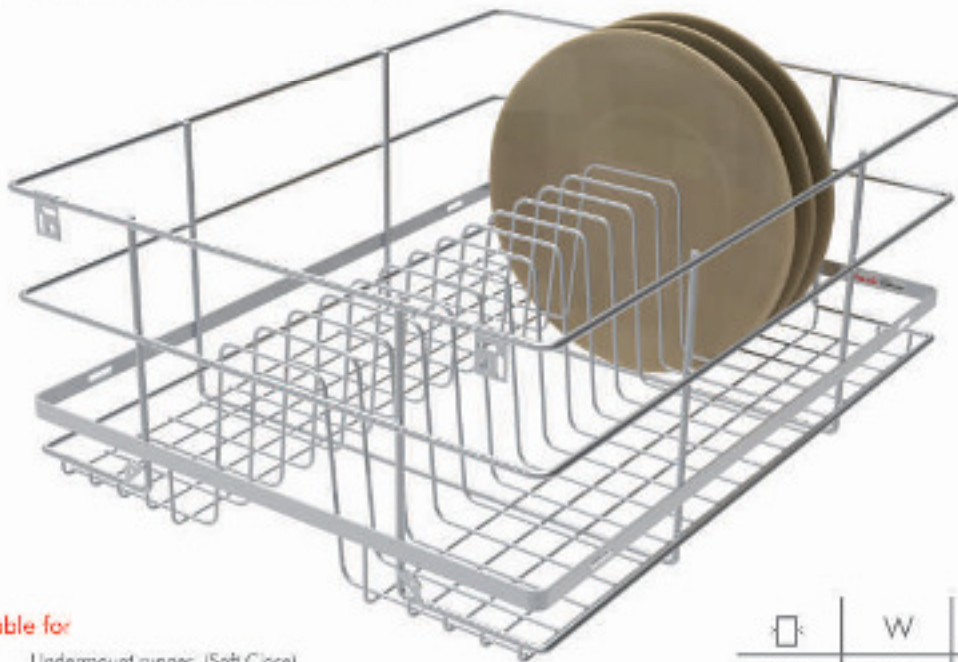

ELNORA for Cup & Saucer Basket

This basket is the most used thing after tea making as it is the best place to keep all your brittle cups and saucers safely and conveniently.

Dry
Storage
Zone

Suitable for

Telescopic Channel

Undermount runner (Soft Close)

Wire Basket

□	W	D	H
450	380	505	100
500	430	505	100
600	530	505	100

ELNORA for Plate Basket

Thali/Plain basket is designed to store number of Steel thalis that are common serving plates in Indian kitchens and are used almost daily.

Suitable for

Telescopic Channel

Undermount runner (Soft Close)

Wire Basket

□	W	D	H
450	380	505	200
500	430	505	200
600	530	505	200

Elnora
Smart Storage Solutions

COOKING ZONE

Store all your daily used kitchen utensils often used while cooking in this zone. Cooking zone is the area which requires all the necessary ingredients for cooking available within arm's reach. This zone includes grain baskets and other food sections like a pullout that encloses spice bottles, oil jars to ensure quick access while cooking. One of the most important thing which comes under this zone is the refrigerator or freezer used to store perishable items. Microwave and oven also falls in this zone. This area is dedicated to store items required for food preparation - small appliances, processors and cutlery.

Plain Basket

Single Pullout

Perforated Cutlery

Grain Basket

ELNORA for Plain Basket

The ELNORA range for Plain basket comes with wire bend bottom, thus giving easy and sturdy storage for the utensils. You can choose from 3 different heights of basket, depending on the height of the utensils you are planning to store.