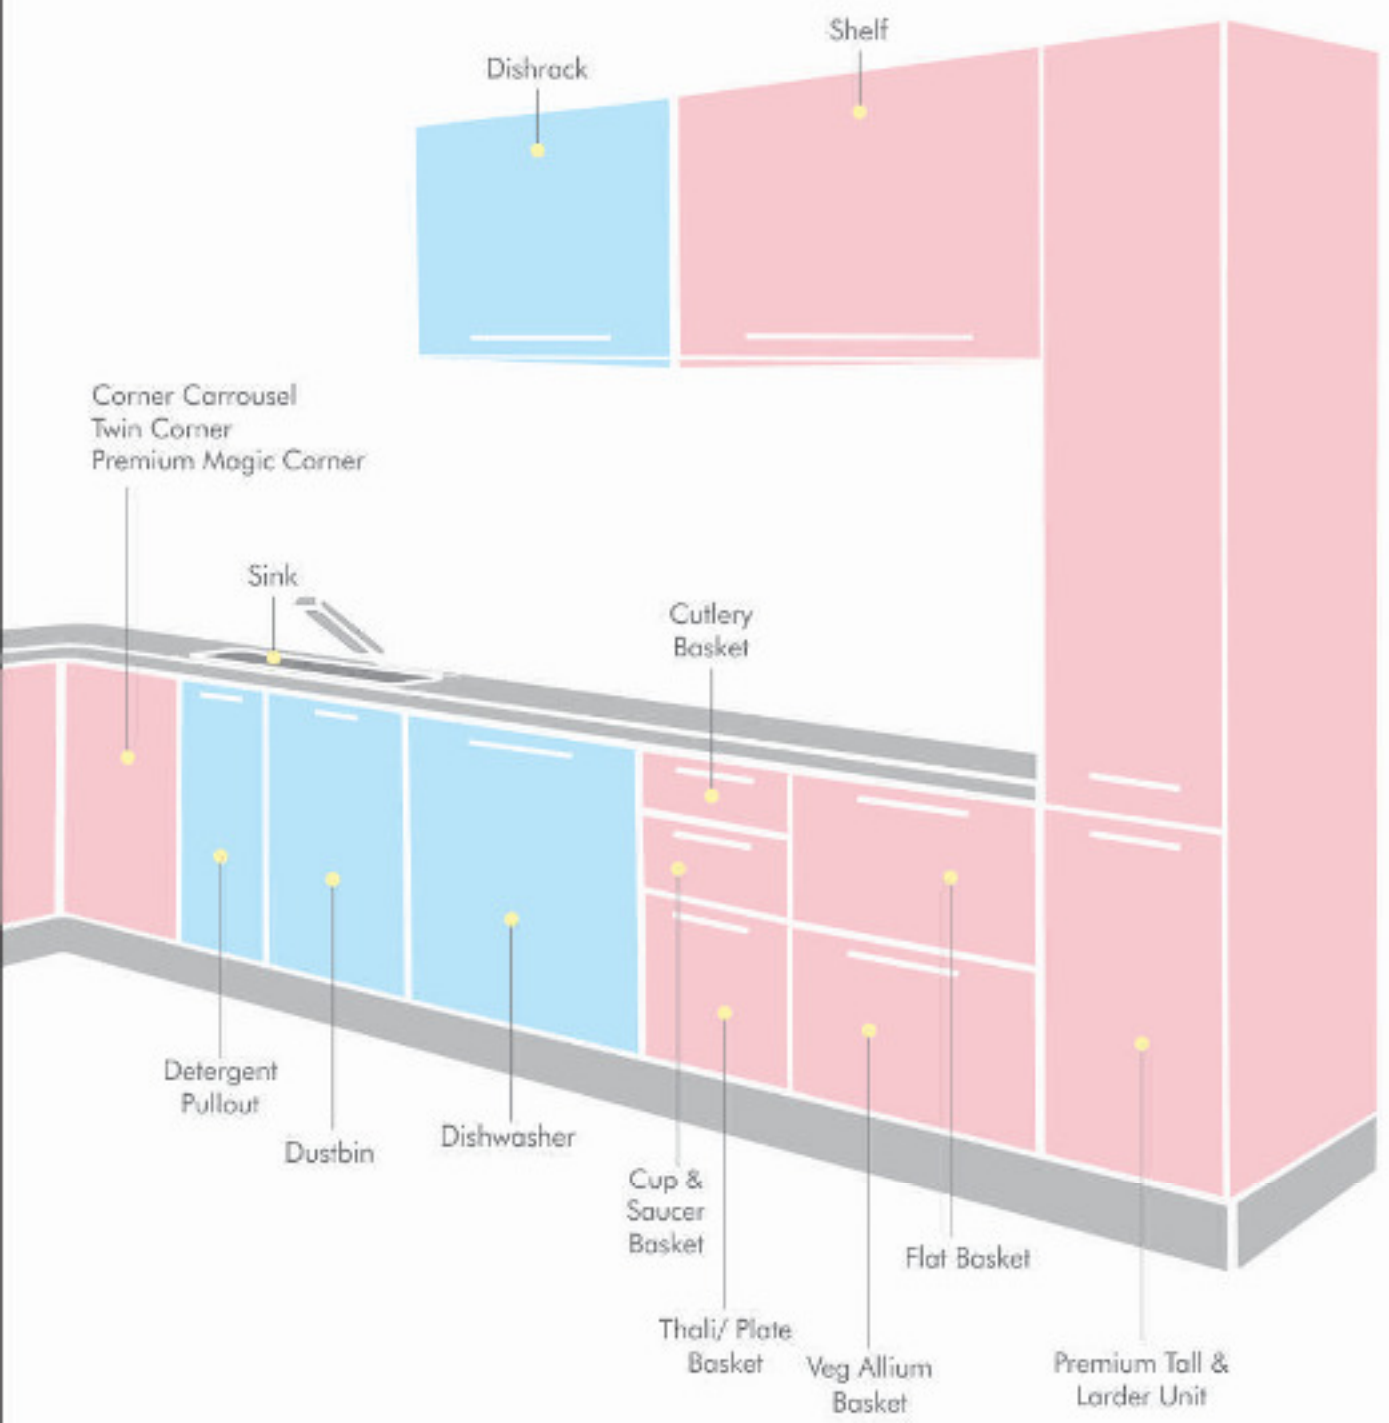

Unique Design

One thing that makes the range a cut above the rest is that it comes with the most premium design not available in the market but exclusively with Sleek.

Any kitchen can be divided into 3 major zones. Each zone has a very specific functional and ergonomics requirement in terms of what has to deliver. With ELNORA, we have designed unique solutions for each of the zones.

Dry Storage Zone

For Consumable and non consumable storage

Cooking Zone

For Cooking and Preparation

Wet Zone

For Cleaning

DRY STORAGE ZONE

Dry zone is used to store all food items which are consumables and non chilled stuffs. Food stuffs such as Bread, Cereals, Ready to eat products, sugar, cold drinks, fruits syrups, vegetables, tinned goods, etc. are normally kept within this zone. Serving utensils and crockery can also be stored in this zone just next to the sink, so it can be easily cleaned and stored back in their dedicated space.

□	W	D	H
450	375	505	1650
450	375	505	1000

ELNORA for Premium Larder Unit

Functionality in the kitchen can't get more elegant and efficient with the concept of Premium Larder Unit. Positioned in the dry storage zone, the Premium Larder Unit is destined to provide optimum storage along with international style and standard. With the help of this new-age solution, you can simply pull the cabinet and have better access or glance on dry food items stored in, from right and the left side as well. ELNORA for Premium Larder Unit has been integrated with the Sleek's exclusive solid base for greater support system, thus providing better stability.

Operation

📏	W	D	H
1050	910	490	540

Dry
Storage
Zone

ELNORA for Premium Magic Corner

The Magic Corner is an ultimate option to make the best use of blind corners in the kitchen. Access the unaccessible corner with ease and comfort. ELNORA for Premium magic corner offers the best solution with its detachable baskets. Solid bottom enhances the functionality value and provides strong support to your utensils.