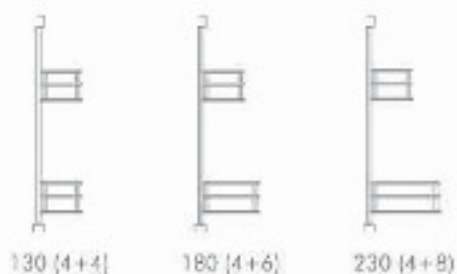

Detergent Pullout

Bin Holder

Fitment Bin

Cleaning
Zone

ELNORA for Detergent Pullout (Soft Close)

Detergent Pullout is placed right under the sink, gives easy access to cleaning agents. Since this pullout mainly includes detergent and cleansing agents, the risk of getting contact with water is high. Keeping this in mind, ELNORA basket range for this specific unit has been designed with high grade of Stainless Steel (304) for rust free performance. Also, the compact laminate makes the basket chemical resistant. Tumble free: SS organizer clips to adjust and organize bottles of different sizes. One can easily remove the basket to wash and wipe it dry.

□	W	D	H
200	130 (4+4)	500	540
250	180 (4+6)	500	540
300	230 (4+8)	500	540

Elnora
Water Storage Solution

ELNORA for Fitment Bin

Optimum cleaning is what you can expect from this ELNORA for Fitment Bin. Integrated with built-in cylindrical bin, this basket offers convenient access when one needs to dispose waste. Once pulled out, the bin's lid stays inside while the bin comes out allowing easy disposal of waste. These bins let user to simply lift and remove the waste bucket whenever it needs cleaning and washing.