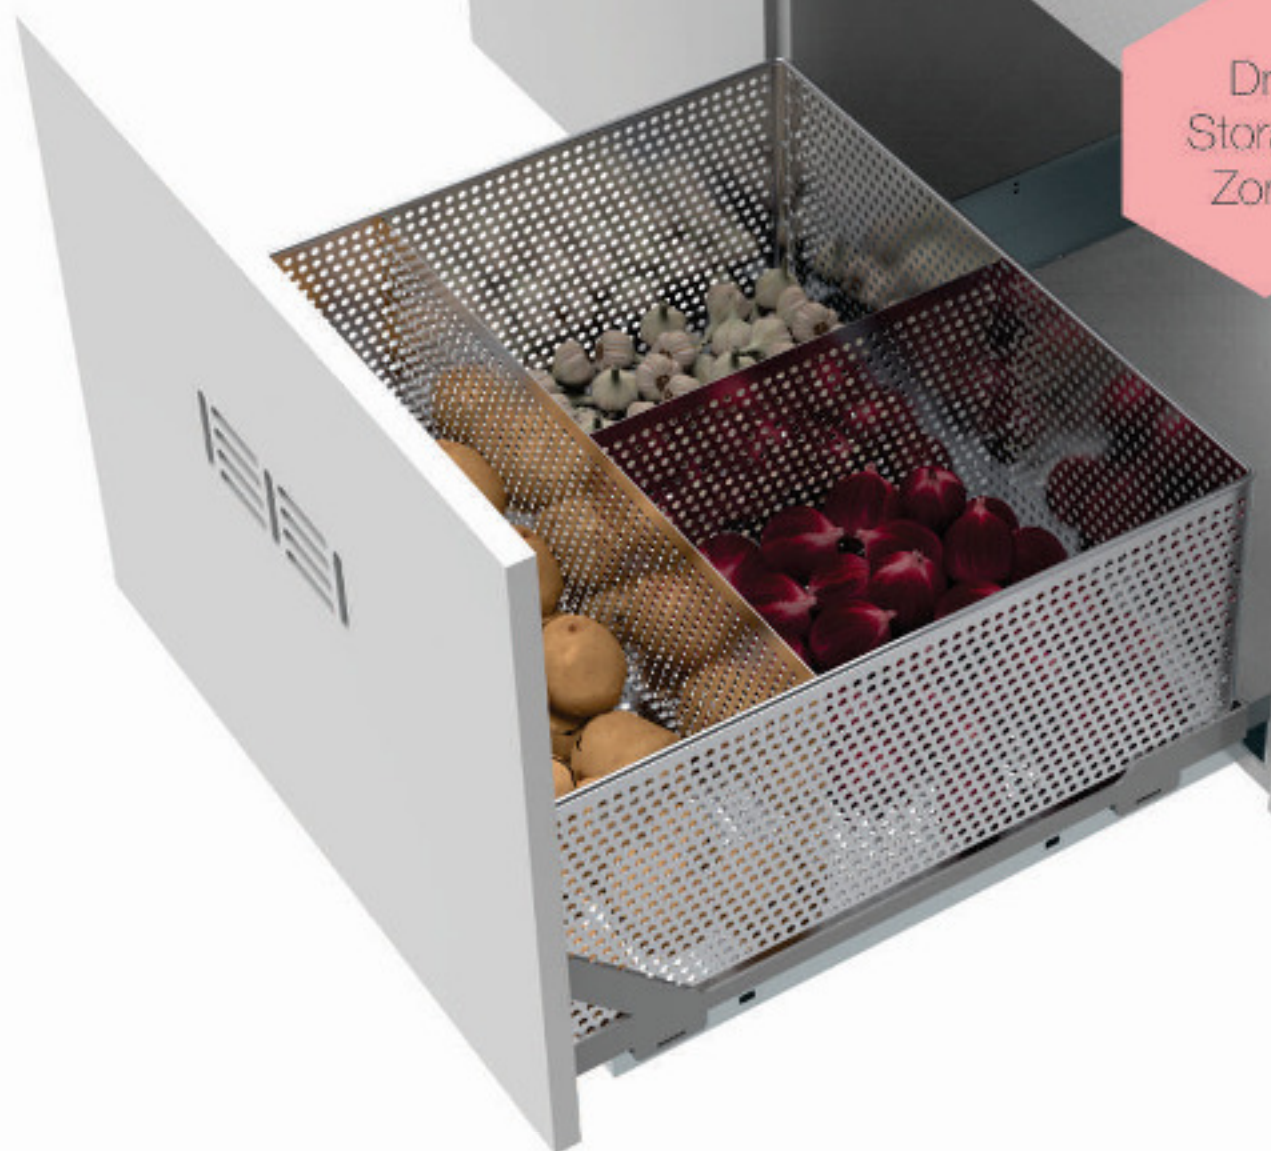

Dry Storage Zone

For Consumable and non consumable storage

Cooking Zone

For Cooking and Preparation

Wet Zone

For Cleaning

DRY STORAGE ZONE

Dry zone is used to store all food items which are consumables and non chilled stuffs. Food stuffs such as Bread, Cereals, Ready to eat products, sugar, cold drinks, fruits syrups, vegetables, tinned goods, etc. are normally kept within this zone. Serving utensils and crockery can also be stored in this zone just next to the sink, so it can be easily cleaned and stored back in their dedicated space.

Larder Unit

Premium Tall Unit

Twin Corner

Corner Carrousel

Flat Basket

Cup & Saucer Basket

Premium Magic Corner

Allium Basket

Thali/Plate Basket

Magic Corner

Dry
Storage
Zone

ELNORA for Allium Basket

These drawers offer you a perfect space to store all your non refrigerated, perishable food items like Onions to Potatoes and Garlic... an excellent way to keep your kitchen neat and organized. The exclusive perforated pattern is designed to provide uniform airflow to the vegetables stored in, thereby keeping the vegetables fresh for longer period of time. This basket has been designed with easy to remove and install mechanism for regular cleaning purpose.

Easy to Remove Basket

Suitable for

Telescopic Channel

Undermount runner (Recommended)

	W	D	H
450	383	515	160
600	533	515	160

Elnora
PERFECT ORGANIZATION

ELNORA for Delux Larder Units (Full / Half)

Smart vertical storage space where you can get convenient and handy access to food stuffs. Just pull the cabinets and pick up things you want. ELNORA for Deluxe Larder comes with solid base allowing you to store food items as per your needs, thereby maximizing the stability and use of the available space.