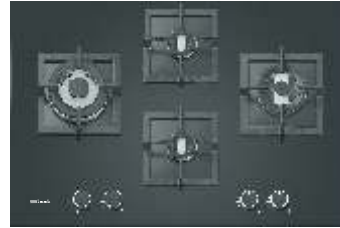

CAPRICORN - Brass Burner Hob

- Size: 60 cm Hob with Front Control Knob
- Auto Ignition Type: Battery Operated
- Burner: 1 Triple Ring Burner + 1 Medium Triple Ring Burner + 2 Double Ring Burner
- Pan Support: Cast Iron - Square
- Finish: Toughened Glass
- Nozzle Location: Backside Towards Right
- Product Dimension: 595 x 525 mm (W x D)
- Cutting Dimension: 555 x 475 mm (W x D)

LIBRA - Brass Burner Hob

- Size: 80 cm Hob with Front Control Knob
- Auto Ignition Type: Battery Operated
- Burner: 1 Triple Ring Burner + 1 Medium Triple Ring Burner + 2 Double Ring Burner
- Pan Support: Cast Iron - Square
- Finish: Toughened Glass
- Nozzle Location: Back Side Left
- Product Dimension: 780 x 520 mm (W x D)
- Cutting Dimension: 685 x 475 mm (W x D)