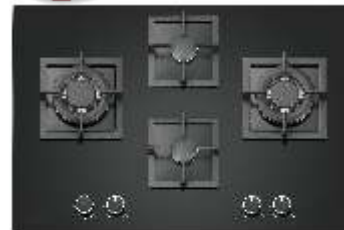

TAURUS PLUS

- Size: 60 cm Hob with Front Control Knob
- Auto Ignition Type: Battery Operated
- Burner: 3+1 Triple Ring Burner
- Pan Support: Cast Iron Square
- Finish: Toughened Glass
- Nozzle Location: Backside Towards Left
- Product Dimension: 590 x 520mm (W x D)
- Cutting Dimension: 555 x 475 mm (W x D)

NEW ARRIVAL

CALVIN

- Size: 80 cm Hob with Front Control Knob
- Auto Ignition Type: Battery Operated
- Burner: 2+2 Triple Ring Burner
- Pan Support: Cast Iron - Square
- Finish: Toughened Glass
- Nozzle Location: Backside Towards Left
- Product Dimension: 770 x 520 (W x D)
- Cutting Dimension: 685 x 475 mm (W x D)