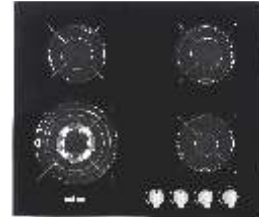

HOB

NEW ARRIVAL

JAMES

- Size: 70 cm Hob with Front Control Knob
- Auto Ignition Type: Battery Operated
- Burner: 1+2 Triple Ring Burner
- Pan Support: Enamelled
- Finish: Stainless Steel
- Nozzle Location: Backside Towards Left
- Product Dimension: 680 x 500mm (W x D)
- Cutting Dimension: 560 x 480mm (W x D)

NEW ARRIVAL

LEONARDO PLUS

- Size: 60 cm Hob with Front Control Knob
- Auto Ignition Type: Battery Operated
- Burner: 3+1 Triple Ring Burner
- Pan Support: Enamelled
- Finish: Stainless Steel
- Nozzle Location: Backside Towards Left
- Product Dimension: 580 x 500mm (W x D)
- Cutting Dimension: 560 x 480mm (W x D)

GABRIEL PLUS

- Size: 80 cm Hob with Front Control Knob
- Auto Ignition Type: Battery Operated
- Burner: 1+2 Triple Ring Burner
- Pan Support: Enamelled Round
- Finish: Toughened Glass
- Nozzle Location: Backside Towards Right
- Product Dimension: 780 x 450mm (W x D)
- Cutting Dimension: 665 x 365 mm (W x D)

HENRY PLUS

- Size: 60 cm Hob with Front Control Knob
- Auto Ignition Type: Battery Operated
- Burner: 3+1 Triple Ring Burner
- Pan Support: Enamelled Round
- Finish: Toughened Glass
- Nozzle Location: Backside Towards Right
- Product Dimension: 600 x 510mm (W x D)
- Cutting Dimension: 560 x 480 mm (W x D)