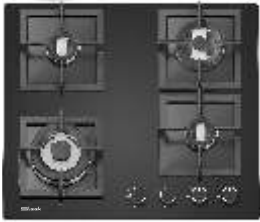

HOB

CAPRICORN - Brass Burner Hob

- Size: 60 cm Hob with Front Control Knob
- Auto Ignition Type: Battery Operated
- Burner: 1 Triple Ring Burner + 1 Medium Triple Ring Burner + 2 Double Ring Burner
- Pan Support: Cast Iron - Square
- Finish: Toughened Glass
- Nozzle Location: Backside Towards Right
- Product Dimension: 595 x 525 mm (W x D)
- Cutting Dimension: 555 x 475 mm (W x D)

LIBRA - Brass Burner Hob

- Size: 80 cm Hob with Front Control Knob
- Auto Ignition Type: Battery Operated
- Burner: 1 Triple Ring Burner + 1 Medium Triple Ring Burner + 2 Double Ring Burner
- Pan Support: Cast Iron - Square
- Finish: Toughened Glass
- Nozzle Location: Back Side Left
- Product Dimension: 780 x 520 mm (W x D)
- Cutting Dimension: 685 x 475 mm (W x D)

HERCULES - Brass Burner Hob

- Size: 90 cm Hob with Front Control Knob
- Auto Ignition Type: Battery Operated
- Burner: 1 Triple Ring Burner + 1 Medium Triple Ring Burner + 2 Medium Ring Burner + 1 Small Ring Burner
- Pan Support: Cast Iron - Square
- Finish: Toughened Glass
- Nozzle Location: Backside Towards Left
- Product Dimension: 860 x 520 mm (W x D)
- Cutting Dimension: 825 x 475 mm (W x D)

ARIES - Brass Burner Hob

- Size: 80 cm Hob with Front Control Knob
- Auto Ignition Type: Battery Operated
- Burner: 1 Triple Ring Burner + 1 Medium Triple Ring Burner + 1 Double Ring Burner
- Pan Support: Cast Iron - Square
- Finish: Toughened Glass
- Nozzle Location: Back Side Middle Left
- Product Dimension: 800 x 380 mm (W x D)
- Cutting Dimension: 710 x 330 mm (W x D)

COOK TOP

AMBER

- Size: 770 X 380 mm (W x D)
- Auto Ignition Type: Battery Operated
- Burner: 3 Brass Burners
- Pan Support: Enamelled Round
- Finish: Black Toughened Glass
- Round Water Stainless Steel Tray

EMERALD