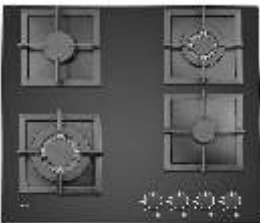

HOB

NEW ARRIVAL

JAMES

- Size: 70 cm Hob with Front Control Knob
- Auto Ignition Type: Battery Operated
- Burner: 1+2 Triple Ring Burner
- Pan Support: Enamelled
- Finish: Stainless Steel
- Nozzle Location: Backside Towards Left
- Product Dimension: 680 x 500mm (W x D)
- Cutting Dimension: 560 x 480mm (W x D)

NEW ARRIVAL

LEONARDO PLUS

- Size: 60 cm Hob with Front Control Knob
- Auto Ignition Type: Battery Operated
- Burner: 3+1 Triple Ring Burner
- Pan Support: Enamelled
- Finish: Stainless Steel
- Nozzle Location: Backside Towards Left
- Product Dimension: 580 x 500mm (W x D)
- Cutting Dimension: 560 x 480mm (W x D)

GABRIEL PLUS

- Size: 80 cm Hob with Front Control Knob
- Auto Ignition Type: Battery Operated
- Burner: 1+2 Triple Ring Burner
- Pan Support: Enamelled Round
- Finish: Toughened Glass
- Nozzle Location: Backside Towards Right
- Product Dimension: 780 x 450mm (W x D)
- Cutting Dimension: 665 x 365 mm (W x D)

HENRY PLUS

- Size: 60 cm Hob with Front Control Knob
- Auto Ignition Type: Battery Operated
- Burner: 3+1 Triple Ring Burner
- Pan Support: Enamelled Round
- Finish: Toughened Glass
- Nozzle Location: Backside Towards Right
- Product Dimension: 600 x 510mm (W x D)
- Cutting Dimension: 560 x 480 mm (W x D)

TAURUS PLUS

- Size: 60 cm Hob with Front Control Knob
- Auto Ignition Type: Battery Operated
- Burner: 3+1 Triple Ring Burner
- Pan Support: Cast Iron Square
- Finish: Toughened Glass
- Nozzle Location: Backside Towards Left
- Product Dimension: 590 x 520mm (W x D)
- Cutting Dimension: 555 x 475 mm (W x D)

NEW ARRIVAL

CALVIN

- Size: 80 cm Hob with Front Control Knob
- Auto Ignition Type: Battery Operated
- Burner: 2+2 Triple Ring Burner
- Pan Support: Cast Iron - Square
- Finish: Toughened Glass
- Nozzle Location: Backside Towards Left
- Product Dimension: 770 x 520 (W x D)
- Cutting Dimension: 685 x 475 mm (W x D)

NSHERMAN