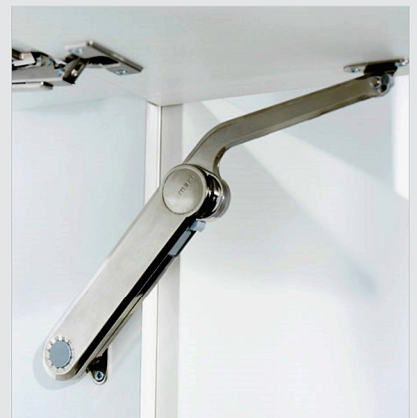

FREEflap Huwilift Maxi

SLEEK INTERNATIONAL PVT. LTD.

www.sleekworld.com
enquiry@sleekworld.com

© Copyrights reserved. Sleek International Pvt. Ltd. 08/2016

"All the information and contents on the booklet/Web Site/brochure/catalogue are owned and exclusive property of Sleek International Pvt. Ltd. and protected under the Copyrights Act, 1957 and the Copyright Laws of all other countries worldwide under the Berne Convention. All rights are reserved and no part of this booklet/Web Site/brochure/catalogue shall be reproduced, stored in a retrieval system or transmitted in any form or by any means - electronic, electrostatic, magnetic tape, mechanical, printing, photocopying, recording or otherwise including the right of translating in any language without the prior written consent of Sleek International Pvt. Ltd."