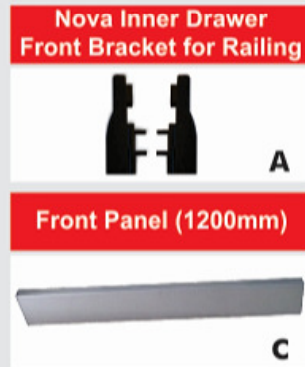

G*GRASS

Drawer System